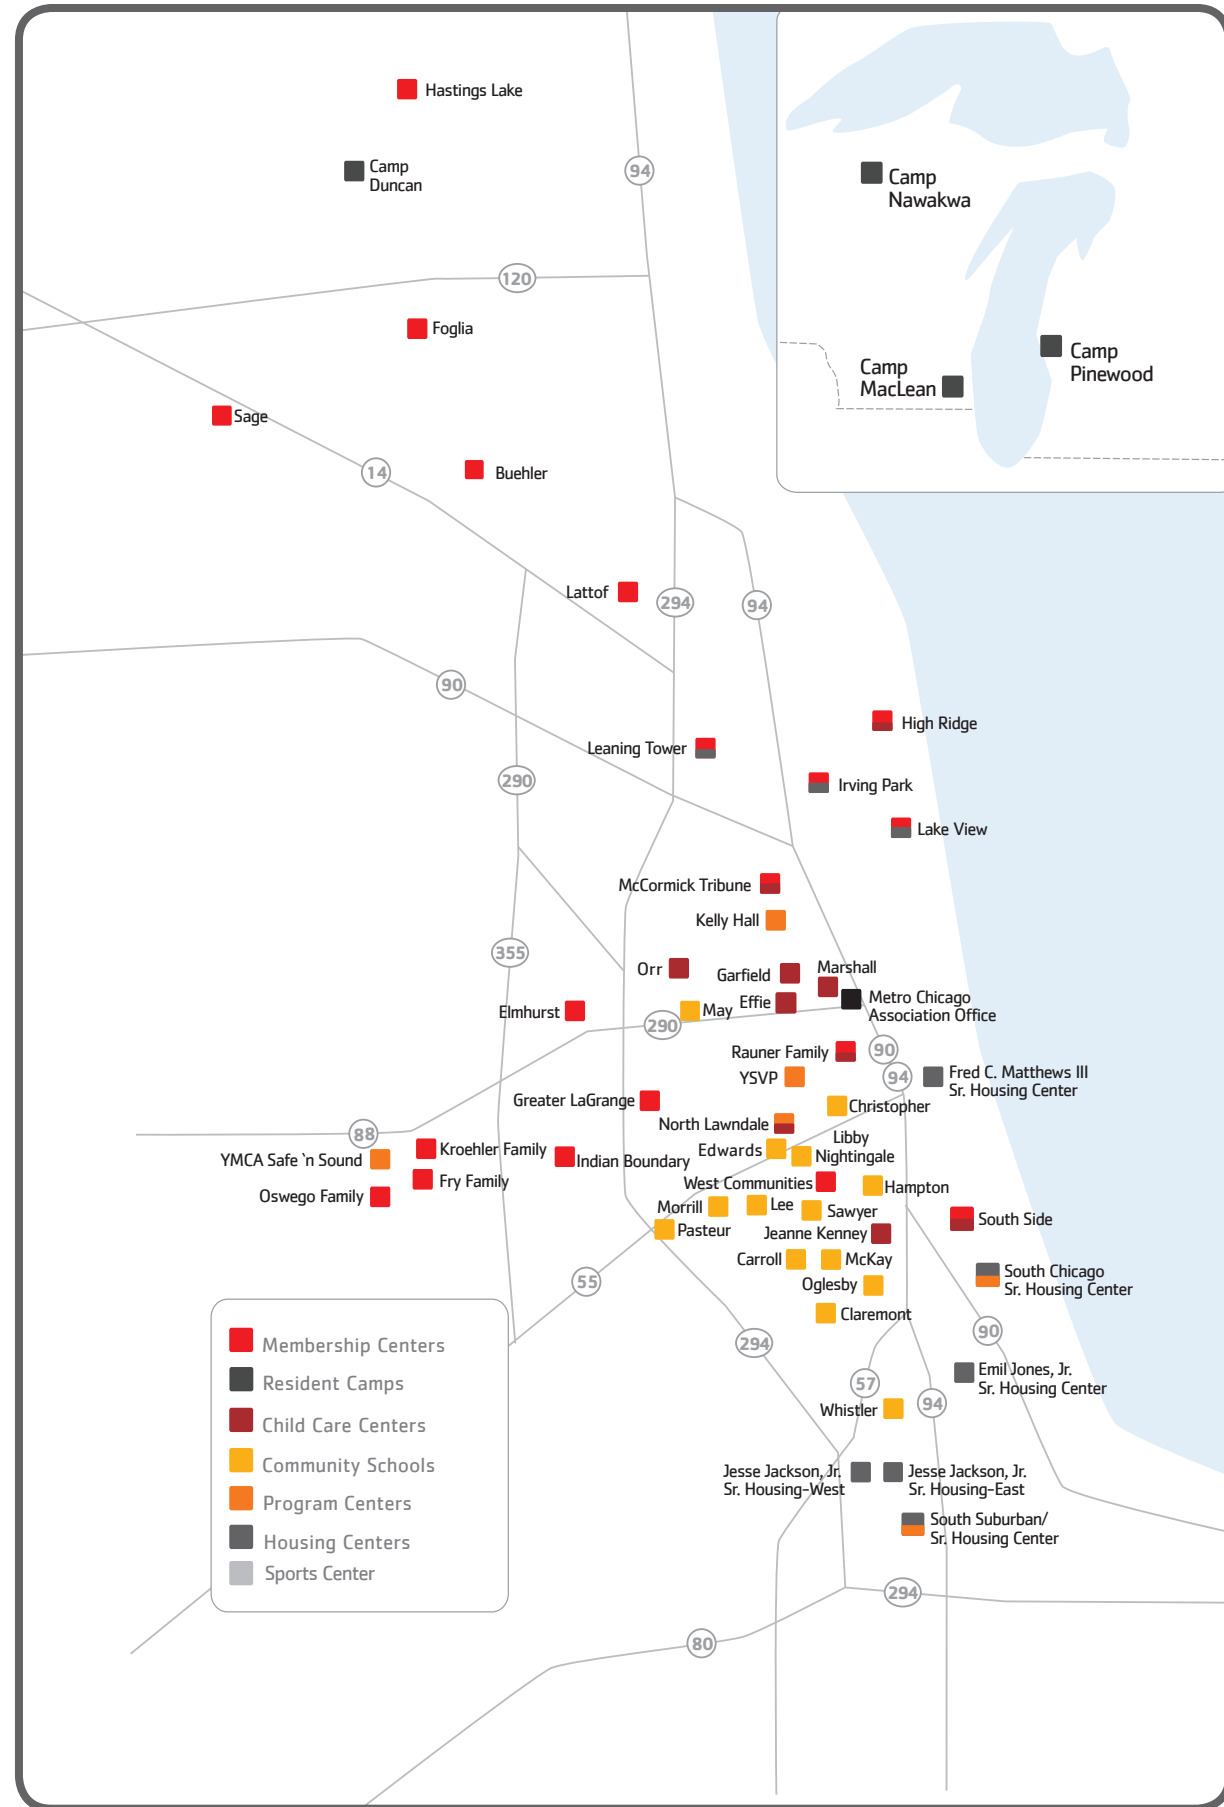

Everywhere for Everyone

The YMCA of Metro Chicago serves the city, suburbs and collar areas impacting communities for the greater good.

BUILDING STRONG COMMUNITIES—INSIDE AND OUT

The Y makes accessible the support and opportunities that empower people and communities to learn, grow and thrive. With a focus on fitness and healthy living, character development, academic readiness and violence prevention, the Y nurtures the potential of every youth and teen, improves the nation's health and well-being and provides opportunities to give back and support neighbors.

MEMBERSHIP CENTER LOCATIONS

Buehler YMCA

1400 W. Northwest Hwy
Palatine, IL 60067
847.359.2400
buehlerymca.org

Elmhurst YMCA

211 W. First Street
Elmhurst, IL 60126
630.834.9200
elmhurstymca.org

Foglia YMCA